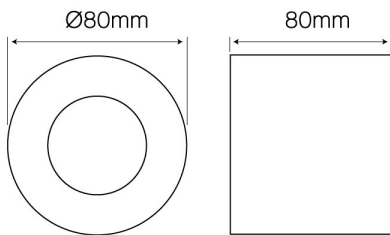

Product coated with a matt paint finish which gives aesthetic appearance.

Manufacturer issues a 5-year warranty for this product.

This product is featured by a high degree of IP protection, which makes it suitable for a broader range of lighting applications and offers high safety of use.

Lamp type

Lamp's diameter

Maximum suitable lamp power

Material (cover)

Material (housing)

Painting technique

IEC protection class

Type of surface suitable for installation

Distance from illuminated surface

Installation method